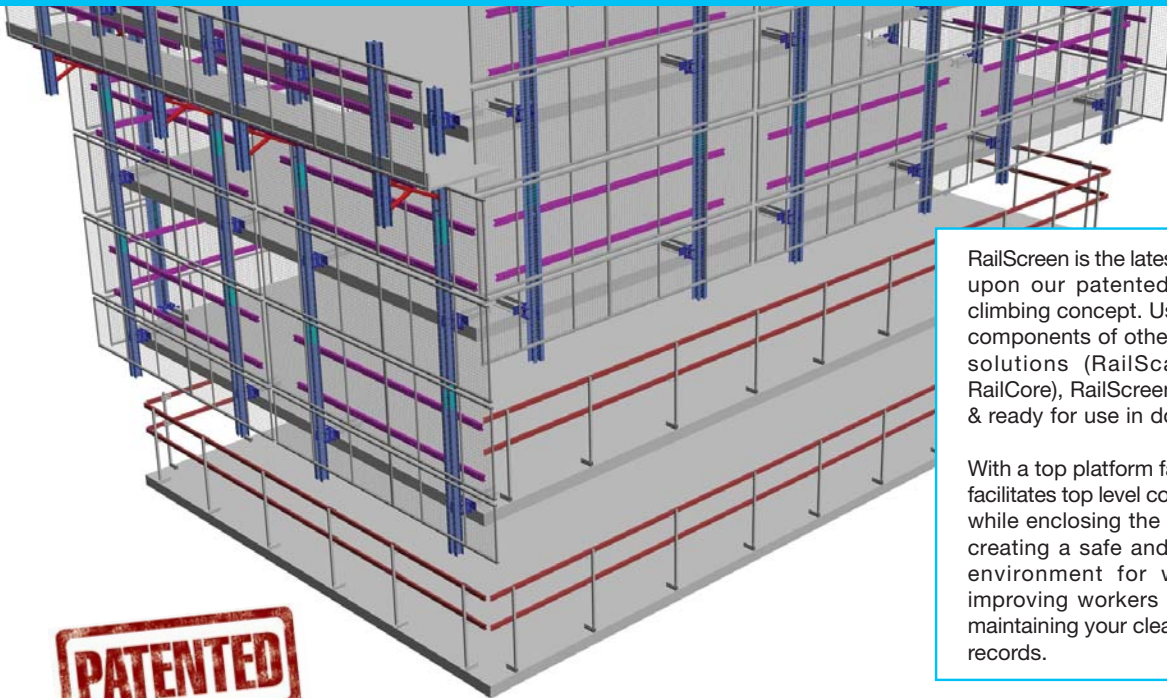

# RAILSCREEN

Safe Protection against fall & weather

2 Minutes  
Per Unit to  
'Drag & Drop'

“UP TO 9.0M LONG PER UNIT”

“EDGE PROTECTION” “WIND SHIELD” “TREMENDOUSLY FAST RESETTING TIMES”

**PATENTED**

RailScreen is the latest innovation, built upon our patented “Drag n Drop” climbing concept. Using the standard components of other complementing solutions (RailScaf, RailForm & RailCore), RailScreen can be fixed up & ready for use in double quick time.

With a top platform facility, RailScreen facilitates top level construction activity while enclosing the lower two levels, creating a safe and secure working environment for workers, hence improving workers productivity and maintaining your clean safety worksite records.

**ehub** 

Hydraulic  
Self-Climbing  
RailCore  
System  
Available!

Edge Protector

EP + Tubes & Fittings  
On Upstand beams

EP + Railing Post  
+ Guardrails (S)  
On Slab

EP + Tubes & Fittings  
On Slab

### CLIMBING STEPS

Ehub was established in 2002 with an aim to innovate, manufacture & offer the best solutions in climbing scaffold and formwork systems.

Our efficient and patented rail climbing technology brings simple & practical solutions that will meet your needs while satisfying all the stringent safety regulations set by the International Standards.