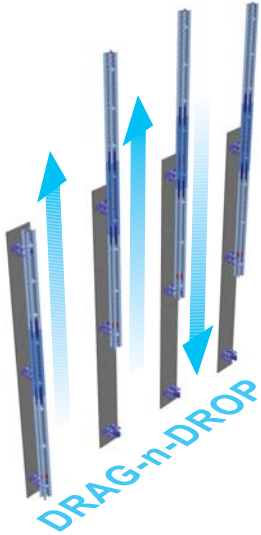

Ehub was established in 2002 with an aim to innovate, manufacture & offer the best solutions in climbing scaffold and formwork systems.

Our efficient and patented rail climbing technology brings simple & practical solutions that will meet your needs while satisfying all the stringent safety regulations set by the International Standards.

Rail Climbing 'drag-n-drop' Benefits

- Extremely Fast Resetting Times
- Modular Components
- Flexible Unit Configurations
- Built-In-Safety
- Crane Dependent or Crane In-Dependent