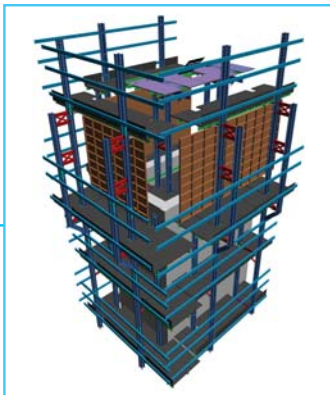

Competent Corewall Forming System