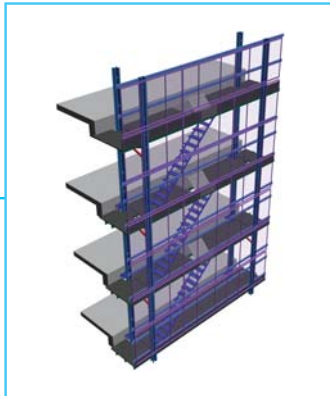

With the patented 'drag-n-drop' concept, all our products incorporates the rail climbing benefits as follows:-

Revolutionary Access Scaffold System