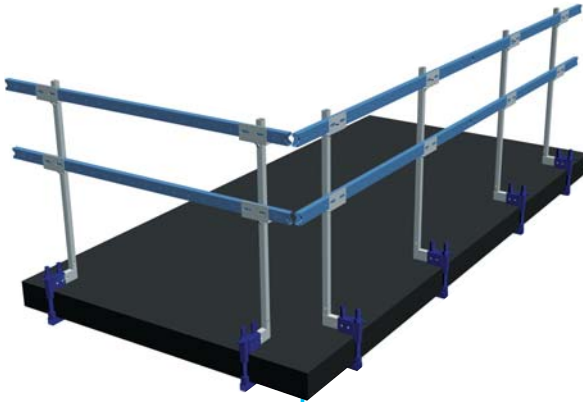

# RAILSCREEN

Safe Protection against fall & weather

2 Minutes  
Per Unit to  
'Drag & Drop'

“UP TO 9.0M LONG PER UNIT”

“EDGE PROTECTION” “WIND SHIELD” “TREMENDOUSLY FAST RESETTING TIMES”

**PATENTED**

RailScreen is the latest innovation, built upon our patented “Drag n Drop” climbing concept. Using the standard components of other complementing solutions (RailScaf, RailForm & RailCore), RailScreen can be fixed up & ready for use in double quick time.

With a top platform facility, RailScreen facilitates top level construction activity while enclosing the lower two levels, creating a safe and secure working environment for workers, hence improving workers productivity and maintaining your clean safety worksite records.

**ehub** 

Hydraulic  
Self-Climbing  
RailCore  
System  
Available!

Edge Protector

EP + Tubes & Fittings  
On Upstand beams

EP + Railing Post  
+ Guardrails (S)  
On Slab

EP + Tubes & Fittings  
On Slab