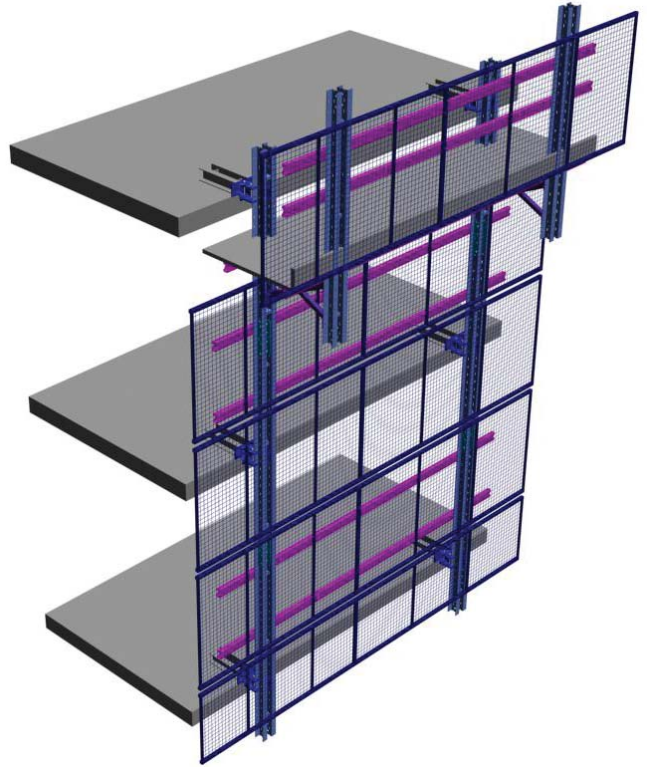

# RAILSCREEN

Safe Protection against fall & weather

2 Minutes  
Per Unit to  
'Drag & Drop'

“UP TO 9.0M LONG PER UNIT”

“EDGE PROTECTION” “WIND SHIELD” “TREMENDOUSLY FAST RESETTING TIMES”

**PATENTED**

RailScreen is the latest innovation, built upon our patented “Drag n Drop” climbing concept. Using the standard components of other complementing solutions (RailScaf, RailForm & RailCore), RailScreen can be fixed up & ready for use in double quick time.

With a top platform facility, RailScreen facilitates top level construction activity while enclosing the lower two levels, creating a safe and secure working environment for workers, hence improving workers productivity and maintaining your clean safety worksite records.

**ehub** 

Hydraulic  
Self-Climbing  
RailCore  
System  
Available!

Edge Protector

EP + Tubes & Fittings  
On Upstand beams

EP + Railing Post  
+ Guardrails (S)  
On Slab

EP + Tubes & Fittings  
On Slab