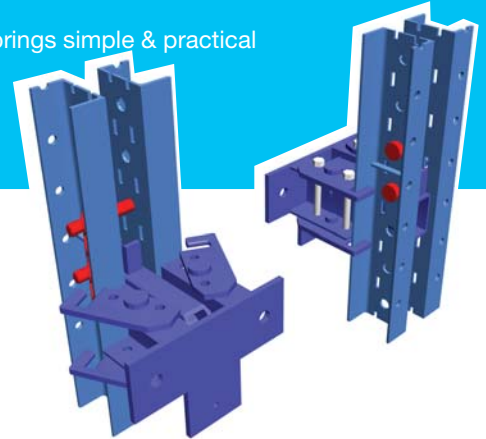

With a top platform facility, RailScreen facilitates top level construction activity while enclosing the lower two levels, creating a safe and secure working environment for workers, hence improving workers productivity and maintaining your clean safety worksite records.

**ehub** 

Hydraulic  
Self-Climbing  
RailCore  
System  
Available!

Edge Protector

EP + Tubes & Fittings  
On Upstand beams

EP + Railing Post  
+ Guardrails (S)  
On Slab

EP + Tubes & Fittings  
On Slab

### CLIMBING STEPS

Ehub was established in 2002 with an aim to innovate, manufacture & offer the best solutions in climbing scaffold and formwork systems.

Our efficient and patented rail climbing technology brings simple & practical solutions that will meet your needs while satisfying all the stringent safety regulations set by the International Standards.

### Rail Climbing 'drag-n-drop' Benefits

- Extremely Fast Resetting Times
- Modular Components
- Flexible Unit Configurations
- Built-In-Safety
- Crane Dependent or Crane In-Dependent

With the patented 'drag-n-drop' concept, all our products incorporates the rail climbing benefits as follows:-