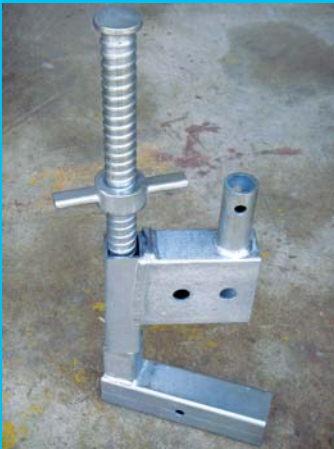

# RAILSCREEN

Safe Protection against fall & weather

2 Minutes  
Per Unit to  
'Drag & Drop'

“UP TO 9.0M LONG PER UNIT”

“EDGE PROTECTION” “WIND SHIELD” “TREMENDOUSLY FAST RESETTING TIMES”

**PATENTED**

RailScreen is the latest innovation, built upon our patented “Drag n Drop” climbing concept. Using the standard components of other complementing solutions (RailScaf, RailForm & RailCore), RailScreen can be fixed up & ready for use in double quick time.

With a top platform facility, RailScreen facilitates top level construction activity while enclosing the lower two levels, creating a safe and secure working environment for workers, hence improving workers productivity and maintaining your clean safety worksite records.

**ehub** 

Hydraulic  
Self-Climbing  
RailCore  
System  
Available!

Edge Protector

EP + Tubes & Fittings  
On Upstand beams

EP + Railing Post  
+ Guardrails (S)  
On Slab

EP + Tubes & Fittings  
On Slab