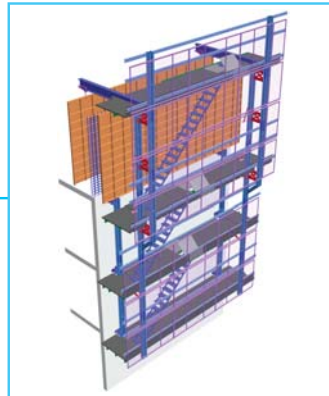

With a top platform facility, RailScreen facilitates top level construction activity while enclosing the lower two levels, creating a safe and secure working environment for workers, hence improving workers productivity and maintaining your clean safety worksite records.

### CLIMBING STEPS

Ehub was established in 2002 with an aim to innovate, manufacture & offer the best solutions in climbing scaffold and formwork systems.

Our efficient and patented rail climbing technology brings simple & practical solutions that will meet your needs while satisfying all the stringent safety regulations set by the International Standards.

### Rail Climbing 'drag-n-drop' Benefits

- Extremely Fast Resetting Times
- Modular Components
- Flexible Unit Configurations
- Built-In-Safety
- Crane Dependent or Crane In-Dependent

With the patented 'drag-n-drop' concept, all our products incorporates the rail climbing benefits as follows:-

**Revolutionary Access Scaffold System**

**Efficient Forming & Access System**

**Competent Corewall Forming System**

**Safe Protection Screen System**

For any enquiries please do not hesitate to contact us :-