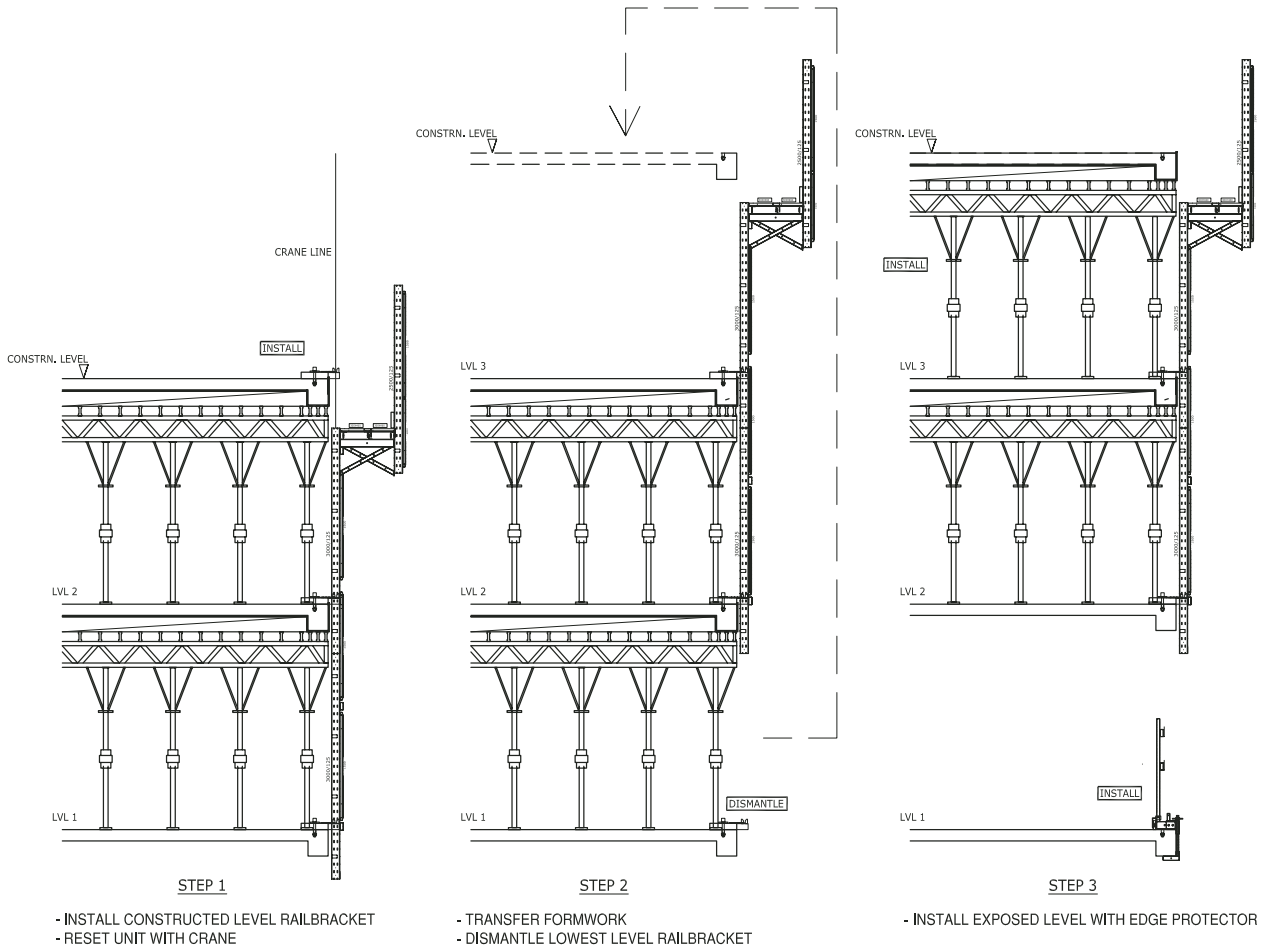

# RAILSCREEN

Safe Protection against fall & weather

2 Minutes  
Per Unit to  
'Drag & Drop'

“UP TO 9.0M LONG PER UNIT”

“EDGE PROTECTION” “WIND SHIELD” “TREMENDOUSLY FAST RESETTING TIMES”

**PATENTED**

RailScreen is the latest innovation, built upon our patented “Drag n Drop” climbing concept. Using the standard components of other complementing solutions (RailScaf, RailForm & RailCore), RailScreen can be fixed up & ready for use in double quick time.

With a top platform facility, RailScreen facilitates top level construction activity while enclosing the lower two levels, creating a safe and secure working environment for workers, hence improving workers productivity and maintaining your clean safety worksite records.

**ehub** 

Hydraulic  
Self-Climbing  
RailCore  
System  
Available!

Edge Protector

EP + Tubes & Fittings  
On Upstand beams

EP + Railing Post  
+ Guardrails (S)  
On Slab

EP + Tubes & Fittings  
On Slab

### CLIMBING STEPS

Ehub was established in 2002 with an aim to innovate, manufacture & offer the best solutions in climbing scaffold and formwork systems.

Our efficient and patented rail climbing technology brings simple & practical solutions that will meet your needs while satisfying all the stringent safety regulations set by the International Standards.