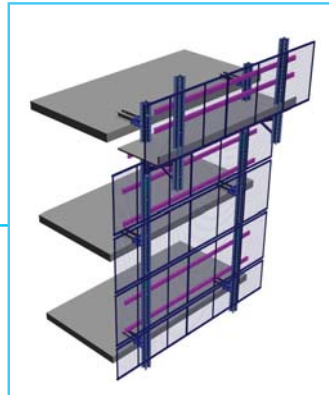

With a top platform facility, RailScreen facilitates top level construction activity while enclosing the lower two levels, creating a safe and secure working environment for workers, hence improving workers productivity and maintaining your clean safety worksite records.

**Revolutionary Access Scaffold System**

**Efficient Forming & Access System**

**Competent Corewall Forming System**

**Safe Protection Screen System**

For any enquiries please do not hesitate to contact us :-