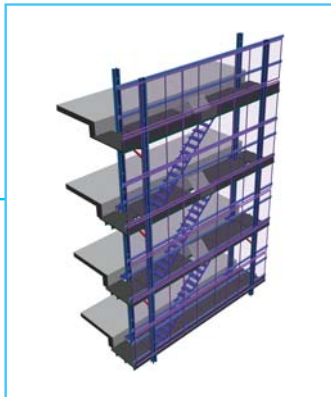

With the patented 'drag-n-drop' concept, all our products incorporates the rail climbing benefits as follows:-

Revolutionary Access Scaffold System