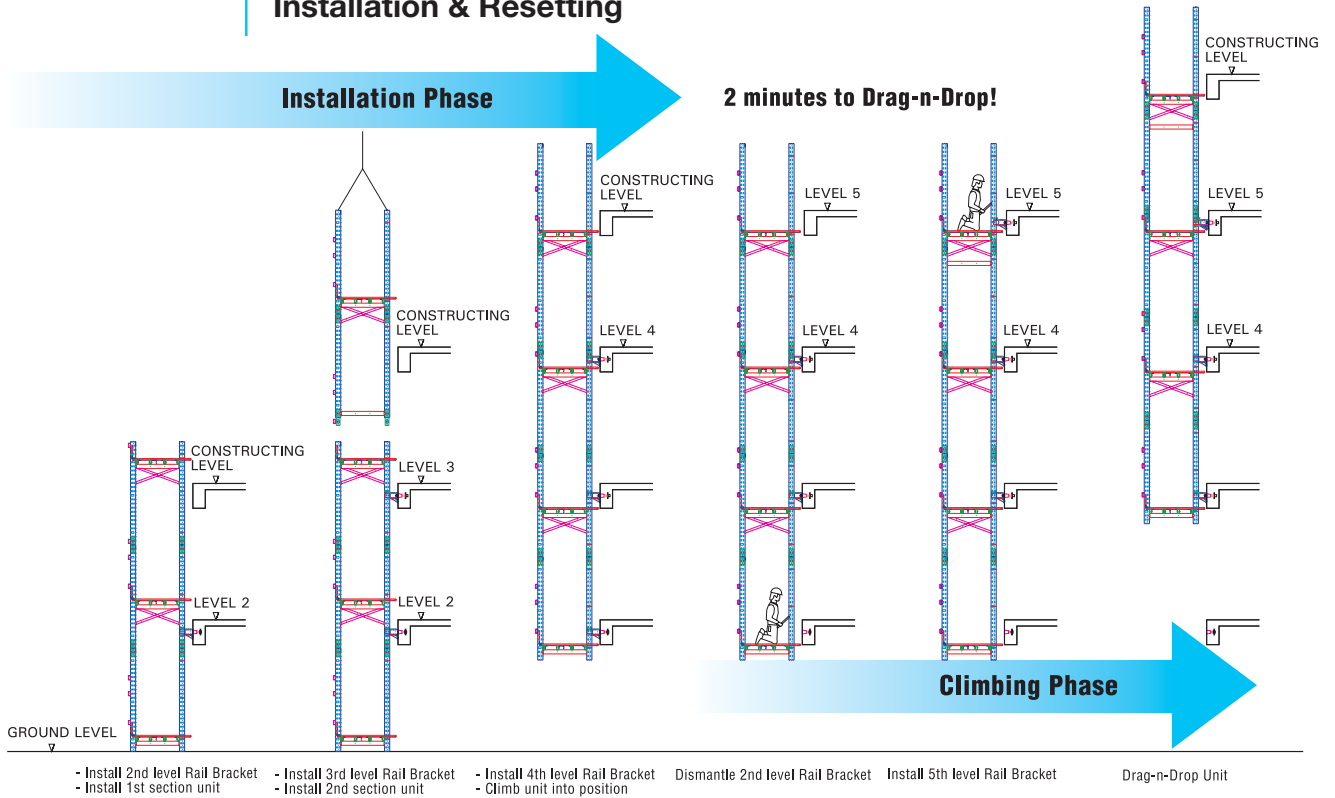

RAILSCAF

The Revolutionary Rail-Climbing Access Scaffold System

2 Minutes
Per Unit to
‘Drag & Drop’

“SAFE & NEAT SYSTEM”

“FULL PERIMETER OR ISOLATED UNIT COVERAGE”

“NEW GENERATION SYSTEM ELIMINATE TRADITIONAL SCAFFOLDING HAZARDS”

Railscaf needs only one time assembly and gives you quantum savings in setup & dismantling time and with ‘Drag n Drop’ lifting operations is so simple, easy, safe and fast.

The Revolutionary Rail-Climbing Access Scaffold System

Hydraulic
Self-Climbing
RailCore
System
Available!

Isolated Cage Unit

Neat & Easy Storage

Excellent working Access

The Revolutionary Rail-Climbing Access Scaffold System

Installation & Resetting

Rail-Climbing Resetting Times (Required for every floor)

Dismantling of Rail Brackets (manhr/bracket)	Installation of Rail Brackets (manhr/bracket)	Preparation Works (manhr/unit)	Rail Climbing Times (manhr/unit)	Finishing Works (manhr/unit)
0.20-0.30	0.15-0.20	0.15-0.20	0.25-0.30	0.15-0.20