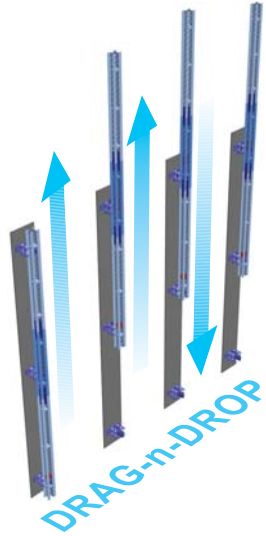

COMPANY INTRODUCTION & PRODUCTS

Ehub was established in 2002 with an aim to innovate, manufacture & offer the best solutions in climbing scaffold and formwork systems.

Our efficient and patented rail climbing technology brings simple & practical solutions that will meet your needs while satisfying all the stringent safety regulations set by the International Standards.