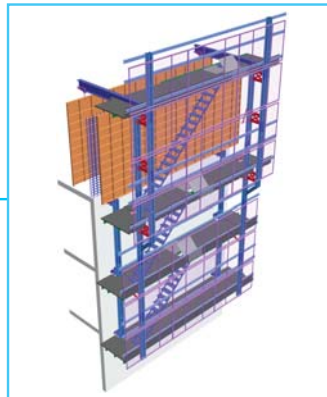

RAILSCAF

The Revolutionary Rail-Climbing Access Scaffold System

2 Minutes
Per Unit to
‘Drag & Drop’

“SAFE & NEAT SYSTEM”

“FULL PERIMETER OR ISOLATED UNIT COVERAGE”

“NEW GENERATION SYSTEM ELIMINATE TRADITIONAL SCAFFOLDING HAZARDS”

Hydraulic
Self-Climbing
RailCore
System
Available!

Isolated Cage Unit

Neat & Easy Storage

Excellent working Access

The Revolutionary Rail-Climbing Access Scaffold System

Installation & Resetting

Rail-Climbing Resetting Times (Required for every floor)

Rail Climbing 'drag-n-drop' Benefits

- Extremely Fast Resetting Times
- Modular Components
- Flexible Unit Configurations
- Built-In-Safety
- Crane Dependent or Crane In-Dependent

With the patented 'drag-n-drop' concept, all our products incorporates the rail climbing benefits as follows:-

Revolutionary Access Scaffold System

Efficient Forming & Access System

Competent Corewall Forming System

Safe Protection Screen System

For any enquiries please do not hesitate to contact us :-

EHUB PTE LTD
15 Neythal Road
Singapore 628580