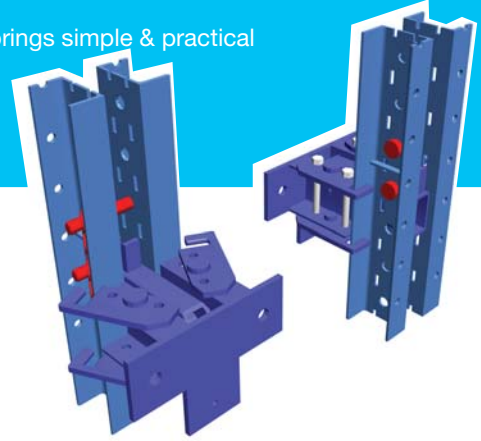

“ONE TIME ASSEMBLY”

PATENTED

RailScaf is designed with safety in mind to be fail-proof and complies with strict international scaffold standards. It provides excellent working access and facilitates finishing trades safely.

Hydraulic
Self-Climbing
RailCore
System
Available!

Isolated Cage Unit

Neat & Easy Storage

Excellent working Access

The Revolutionary Rail-Climbing Access Scaffold System

Installation & Resetting

Rail-Climbing Resetting Times (Required for every floor)

COMPANY INTRODUCTION & PRODUCTS

Ehub was established in 2002 with an aim to innovate, manufacture & offer the best solutions in climbing scaffold and formwork systems.

Our efficient and patented rail climbing technology brings simple & practical solutions that will meet your needs while satisfying all the stringent safety regulations set by the International Standards.

Rail Climbing 'drag-n-drop' Benefits

- Extremely Fast Resetting Times
- Modular Components
- Flexible Unit Configurations
- Built-In-Safety
- Crane Dependent or Crane In-Dependent

With the patented 'drag-n-drop' concept, all our products incorporates the rail climbing benefits as follows:-