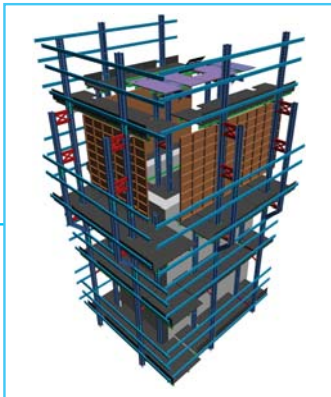

Competent Corewall Forming System