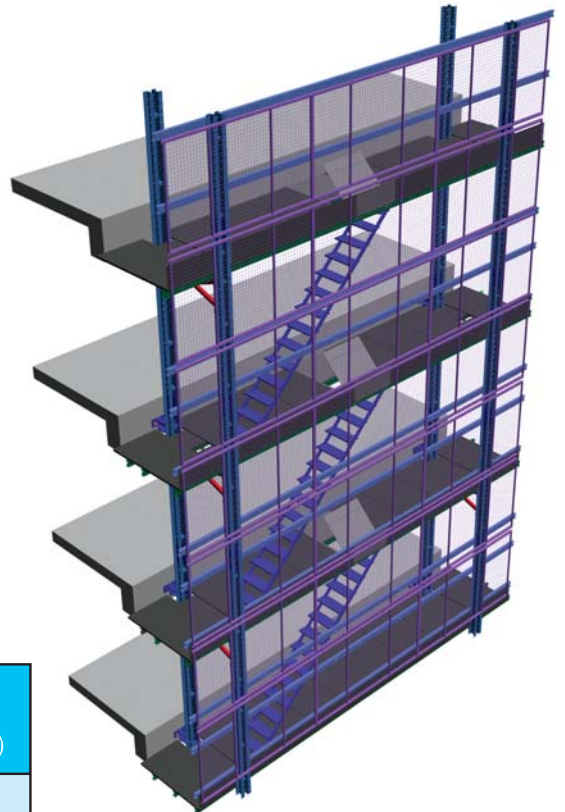

RAILSCAF

The Revolutionary Rail-Climbing Access Scaffold System

2 Minutes
Per Unit to
‘Drag & Drop’

“SAFE & NEAT SYSTEM”

“FULL PERIMETER OR ISOLATED UNIT COVERAGE”

“NEW GENERATION SYSTEM ELIMINATE TRADITIONAL SCAFFOLDING HAZARDS”

“ONE TIME ASSEMBLY”

PATENTED

RailScaf is designed with safety in mind to be fail-proof and complies with strict international scaffold standards. It provides excellent working access and facilitates finishing trades safely.

Railscaf needs only one time assembly and gives you quantum savings in setup & dismantling time and with ‘Drag n Drop’ lifting operations is so simple, easy, safe and fast.

The Revolutionary Rail-Climbing Access Scaffold System

Hydraulic
Self-Climbing
RailCore
System
Available!

Isolated Cage Unit

Neat & Easy Storage

Excellent working Access

The Revolutionary Rail-Climbing Access Scaffold System

Installation & Resetting

Rail-Climbing Resetting Times (Required for every floor)