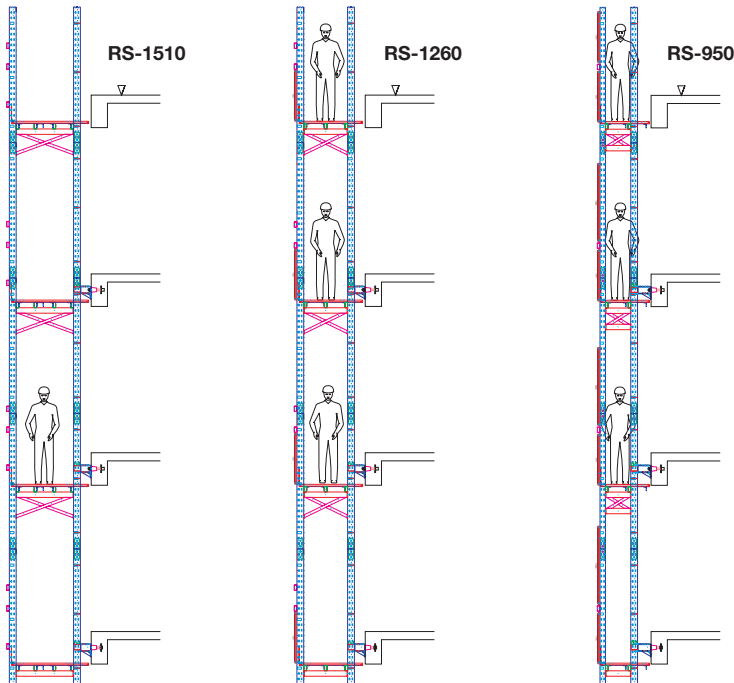

Hydraulic
Self-Climbing
RailCore
System
Available!

Isolated Cage Unit

Neat & Easy Storage

Excellent working Access

The Revolutionary Rail-Climbing Access Scaffold System

Installation & Resetting

Rail-Climbing Resetting Times (Required for every floor)

Dismantling of Rail Brackets (manhr/bracket)	Installation of Rail Brackets (manhr/bracket)	Preparation Works (manhr/unit)	Rail Climbing Times (manhr/unit)	Finishing Works (manhr/unit)
0.20-0.30	0.15-0.20	0.15-0.20	0.25-0.30	0.15-0.20