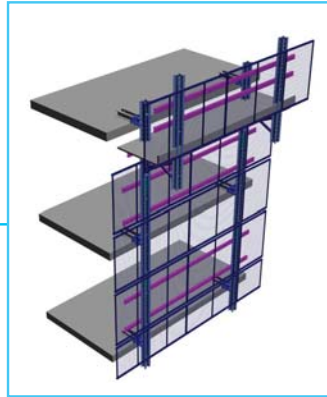

Revolutionary Access Scaffold System

Efficient Forming & Access System

Competent Corewall Forming System

Safe Protection Screen System

For any enquiries please do not hesitate to contact us :-

EHUB PTE LTD
15 Neythal Road
Singapore 628580